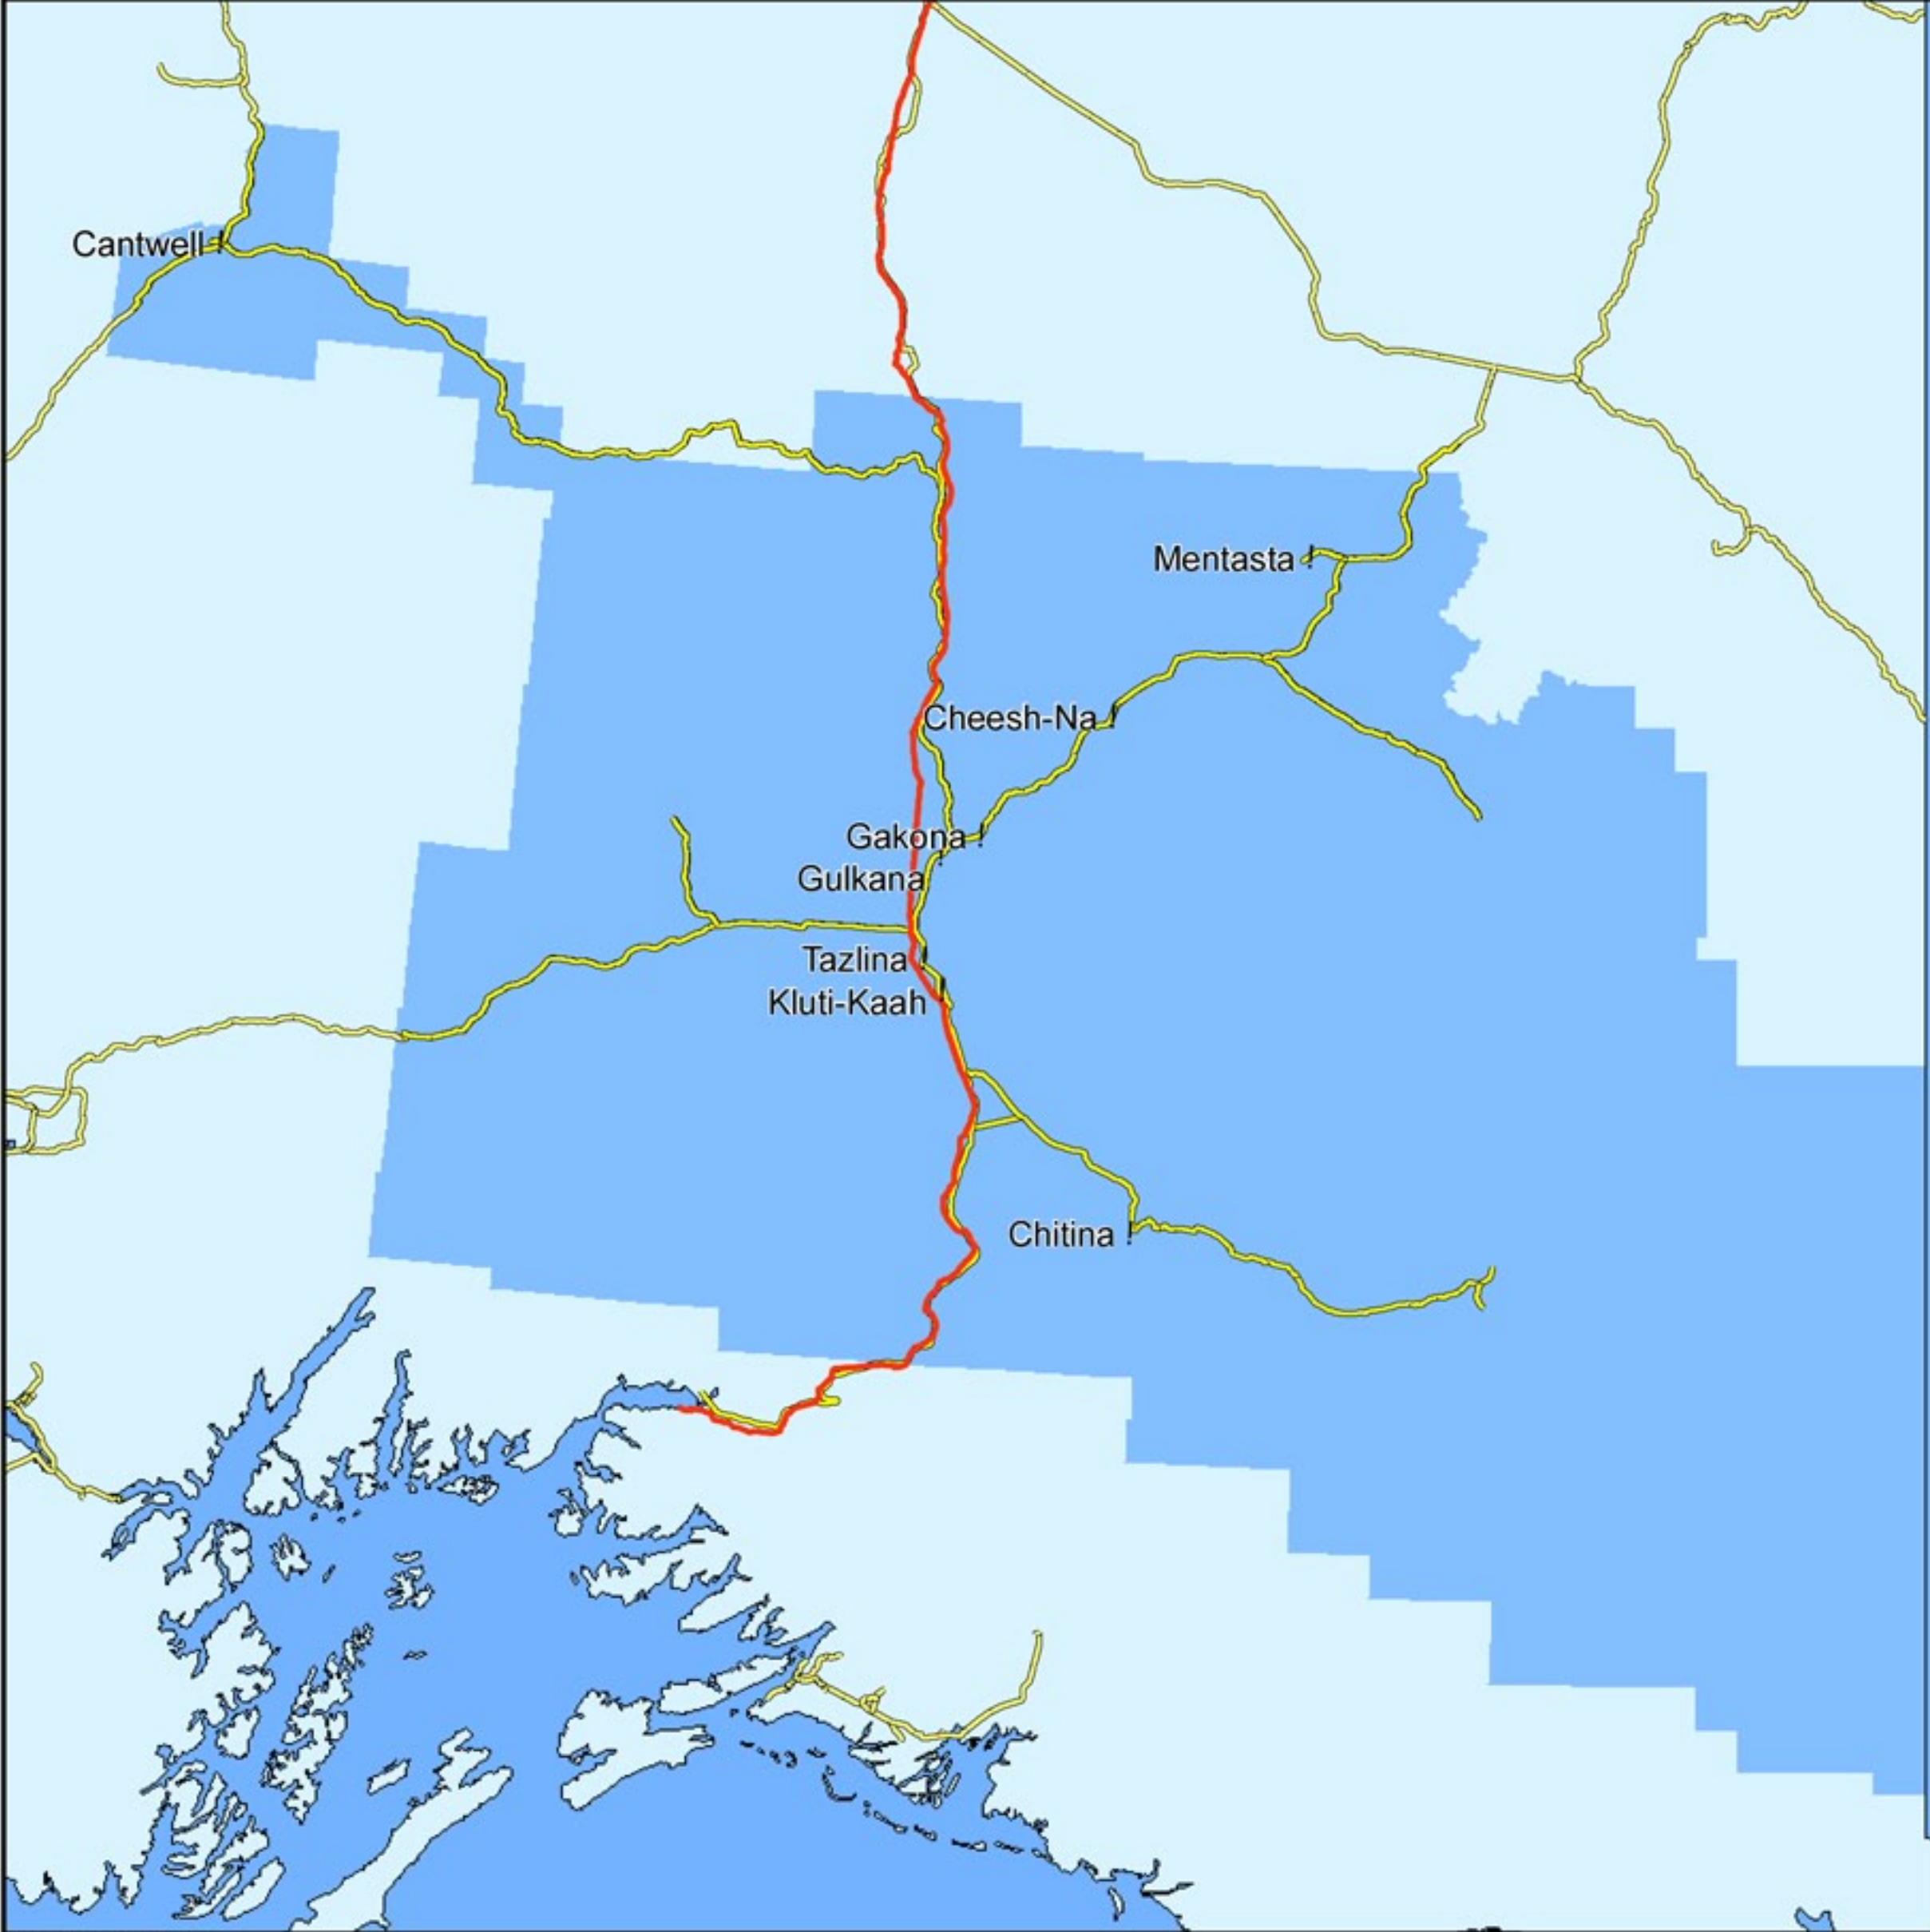

# Ahtna Region

-  ahtna\_region
-  Ahtna Village
-  Major Highway
-  Trans-Alaska Pipeline

  
40 Miles

This product is for informational purposes and may not have been prepared for, or be suitable for legal, engineering, or surveying purposes. Users of this information should review or consult the primary data and information sources to ascertain the usability of the information.